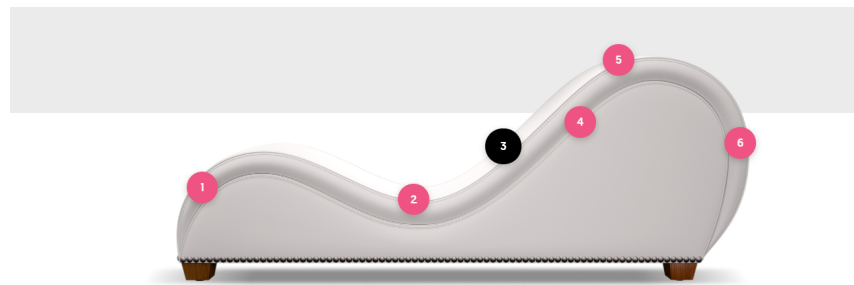

TANTRACHAIR

Lovemaking Evolved

The original authentic Kama Sutra Divan designed to vastly enhance the lovemaking experience. The Tantric lovemaking experience makes the sacred sexual positions of the Kama Sutra more comfortable and ultimately easier to achieve.

The revolutionary design changes the pelvic angles during lovemaking while creating very unique and comfortable sexual positions. It nurtures your body and supports you in ways you have never experienced.

The world's most functional sex furniture design

- 1 Lower Arc - The lower arc is designed for oral positioning or deep, powerful thrusting during intercourse.
- 2 Central Countour- Changes the pelvic angles of both individuals with ease and precision.
- 3 Enviroleather - Exceptionally soft on the skin and anti-microbial. This eco-leather will not fade or stretch and is stain free.
- 4 Baseball Stitching - Contrast baseball stitching design accents creating an exceptionally strong seam.
- 5 High Arc - Provides an amazing support system for your neck and back during lovemaking.

- The frame is made from solid maple or alder wood.
- Its dual arc design displaces the weight of 2 people.
- Relieves knees, hips, back, neck and shoulders.
- The width dimension has been developed to allow the female to use her quadriceps and gluteus muscles to maximise her pelvic movements.
- Made from ethically sourced eco-leather that is stain-resistant, anti-microbial, moisture-proof and hypoallergenic.
- Easy to clean - simply wipe clean with mild soap and water.