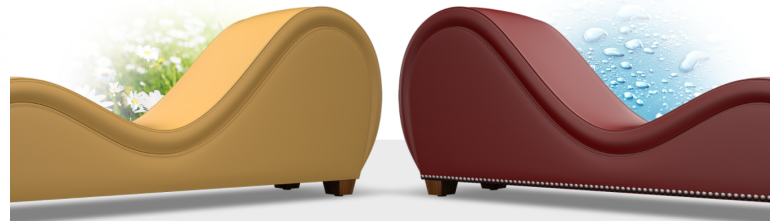

TANTRACHAIR

Lovemaking Evolved

The original authentic Kama Sutra Divan designed to vastly enhance the lovemaking experience. The Tantric lovemaking experience makes the sacred sexual positions of the Kama Sutra more comfortable and ultimately easier to achieve.

The revolutionary design changes the pelvic angles during lovemaking while creating very unique and comfortable sexual positions. It nurtures your body and supports you in ways you have never experienced.

The world's most functional sex furniture design

- 1 Lower Arc - The lower arc is designed for oral positioning or deep, powerful thrusting during intercourse.
- 2 Central Countour- Changes the pelvic angles of both individuals with ease and precision.
- 3 Enviroleather - Exceptionally soft on the skin and anti-microbial. This eco-leather will not fade or stretch and is stain free.
- 4 Baseball Stitching - Contrast baseball stitching design accents creating an exceptionally strong seam.
- 5 High Arc - Provides an amazing support system for your neck and back during lovemaking.

- The frame is made from solid maple or alder wood.
- Its dual arc design displaces the weight of 2 people.
- Relieves knees, hips, back, neck and shoulders.
- The width dimension has been developed to allow the female to use her quadriceps and gluteus muscles to maximise her pelvic movements.
- Made from ethically sourced eco-leather that is stain-resistant, anti-microbial, moisture-proof and hypoallergenic.
- Easy to clean - simply wipe clean with mild soap and water.